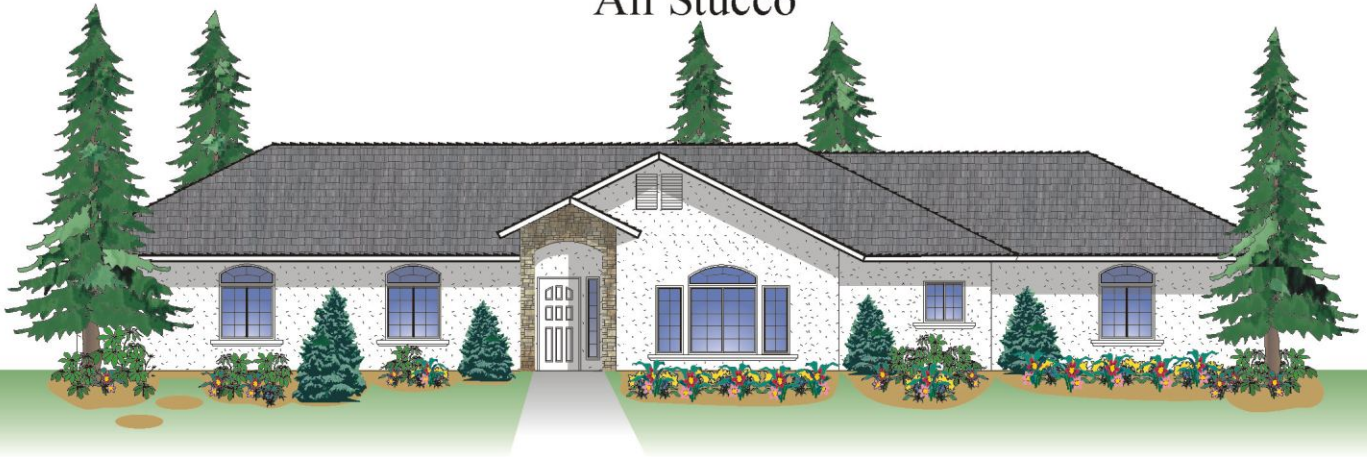

Prestige Series

All Stucco

1917 Plan III
3 Bedroom, 2 Baths

Special Features

- Ceramic tile entry.
- Hip Roof.
- 6/12 Roof pitch.
- 9 FT. Ceilings (throughout home).
- Ceramic tile entry.
- Large soaking tub in master bath.
- Eyebrow windows @ front elevation.
- Decorative window sills @ front elevation.
- All stucco.
- Makeup desk w/ 3 wall mirror.
- Arch openings @ living room.
- Rounded (Sheet Rock) corners.
- Gabled entry w/ rock.
- Ceiling fans @ family room & master suite.
- Ceramic tile countertops.
- Angled snack bar @ kitchen.
- Shower over tub w/ enclosure @ bath #2
- Mold Guard Protected.